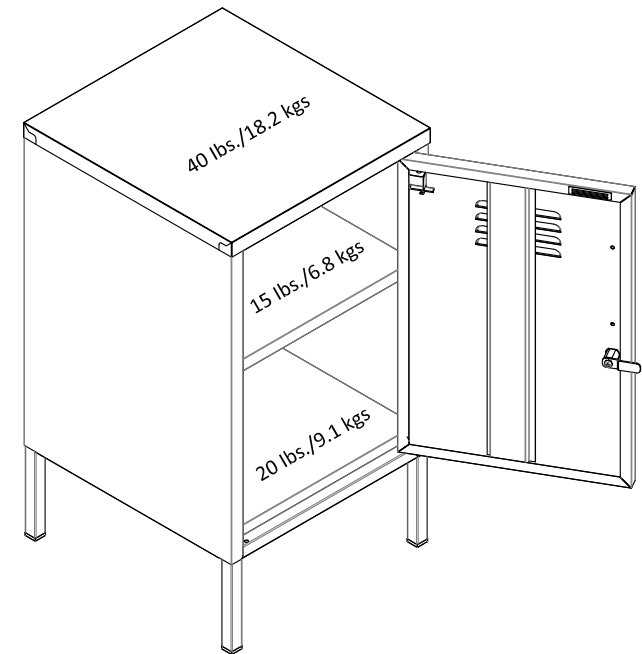

Side Table

2354XXXCOM

Overall Product Size:
14.96"W x 15.75" D x 27.17" H

Total Storage: 2.27 cubic feet 38cm W x 40cm D x 69cm H

Maximum Weight Capacities
Unit Weight: 18.30 lbs (8.30 kg)