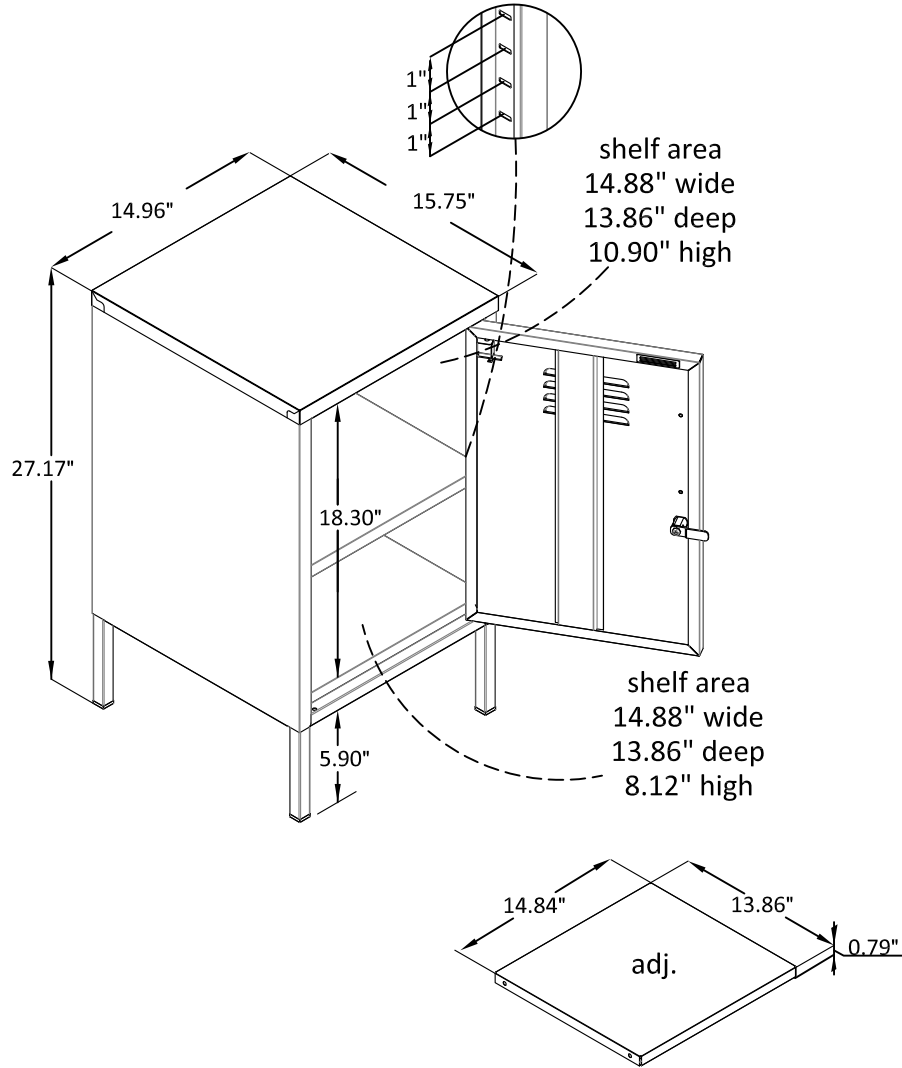

Side Table

2354XXXCOM

Overall Product Size:
14.96"W x 15.75" D x 27.17" H

Total Storage: 2.27 cubic feet 38cm W x 40cm D x 69cm H

Maximum Weight Capacities
Unit Weight: 18.30 lbs (8.30 kg)